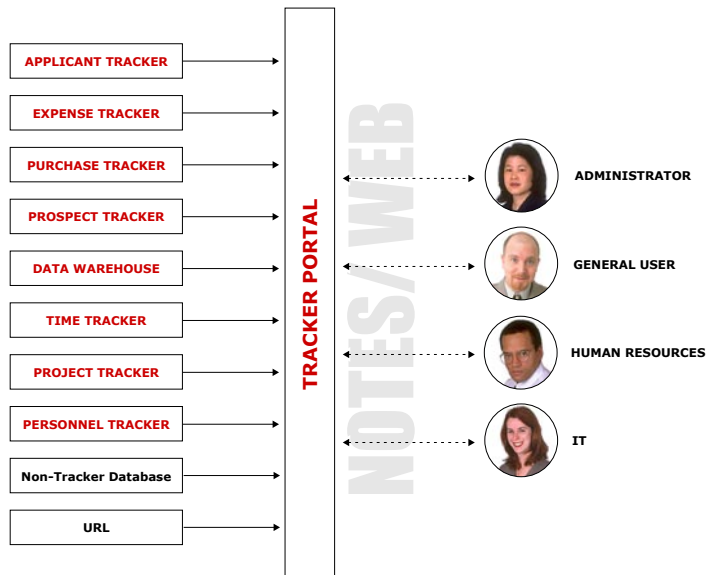

Portal

www.TrackerSuite.com/Portal

Automation Centre

www.Acentre.com

435 E. 9th Street
Tucson, AZ 85705
(520) 882 - 9287 (phone)
(520) 623-8721 (fax)

Tracker Portal

www.TrackerSuite.com/Portal

Simplify the user experience

The **Tracker Portal** is a configurable user interface that brings your Lotus Notes databases and Web URLs together, allowing your staff to easily touch any database their role requires from a single access point. Tracker Portal streamlines workflow at all levels of the organization, from staff to executive, by simplifying the user experience and management process.

General User interface

Manager interface

www.TrackerSuite.com/Portal