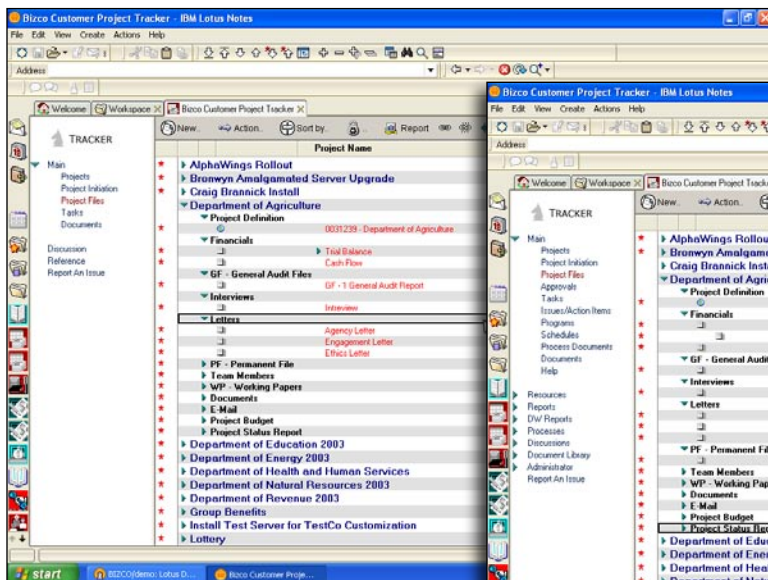

General User interface