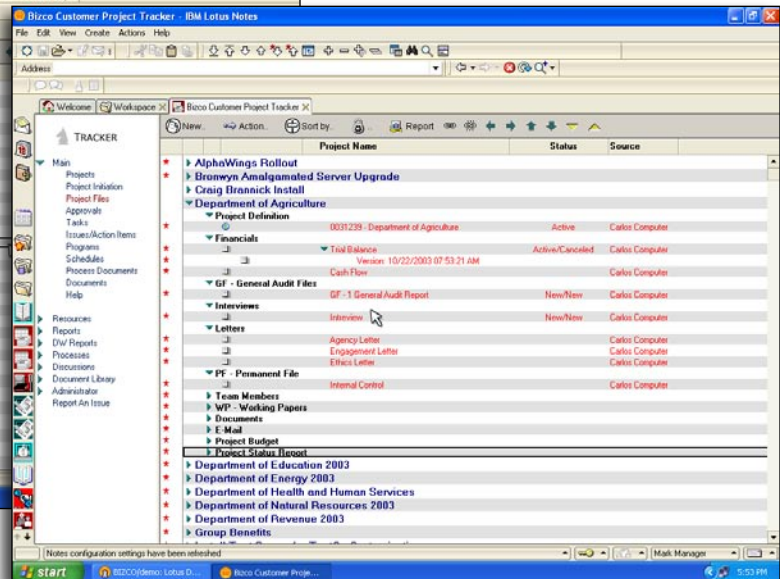

Manager interface

www.TrackerSuite.com/Portal